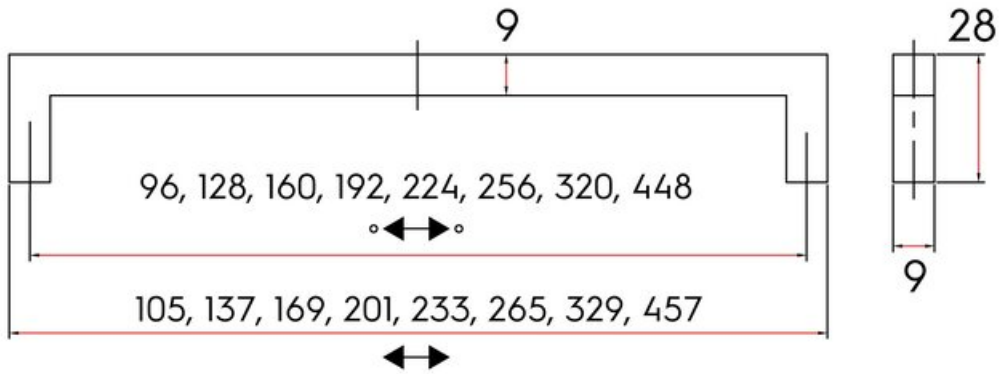

Technical Documents

View this product online at <https://marathonhardware.com/pd/9322-448-BSN>