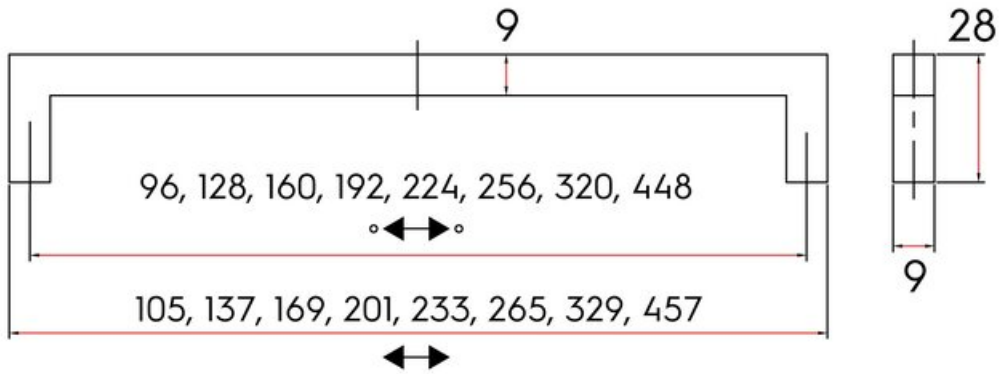

Technical Documents

View this product online at <https://marathonhardware.com/pd/9322-448-DBK>