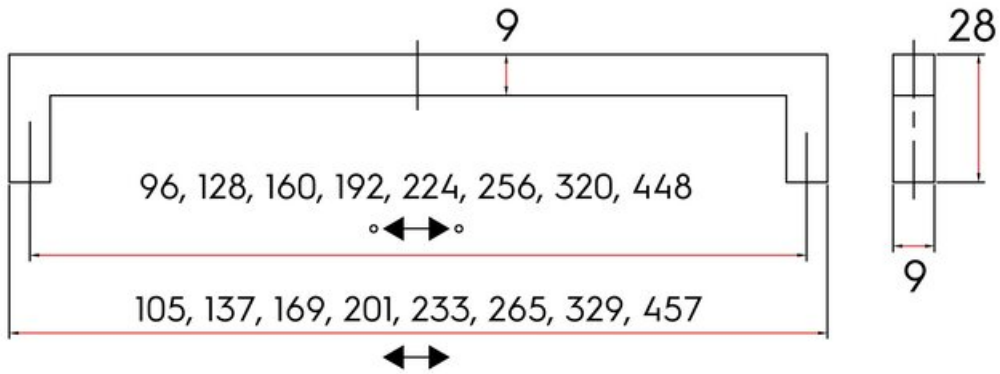

Technical Documents

View this product online at <https://marathonhardware.com/pd/9322-448-PC>