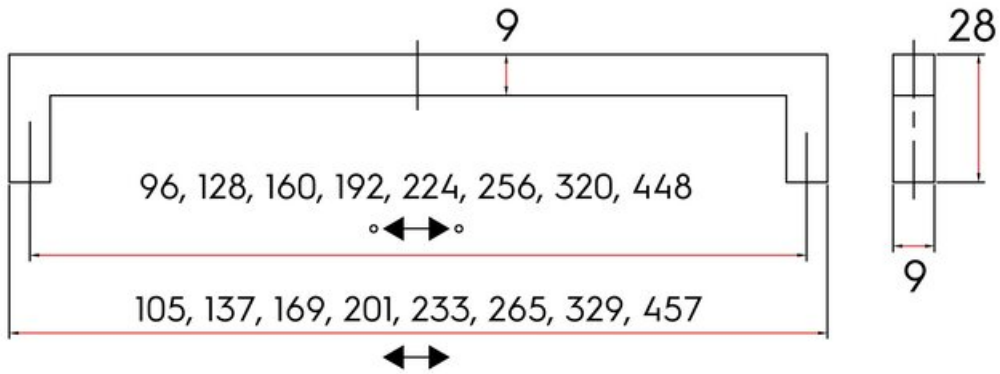

Technical Documents

View this product online at <https://marathonhardware.com/pd/9322-128-GCH>