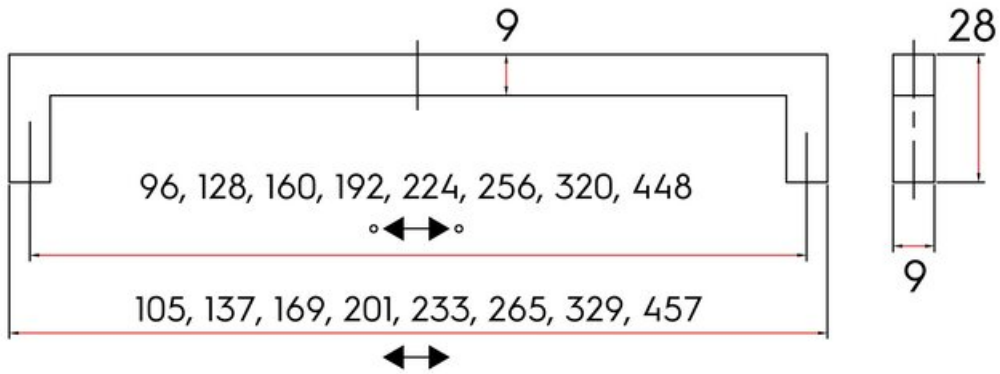

Technical Documents

View this product online at <https://marathonhardware.com/pd/9322-160-GCH>