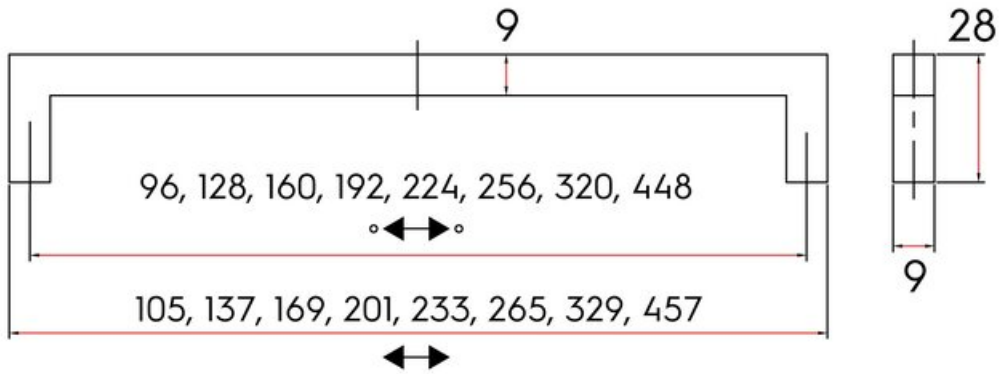

Technical Documents

View this product online at <https://marathonhardware.com/pd/9322-192-GCH>