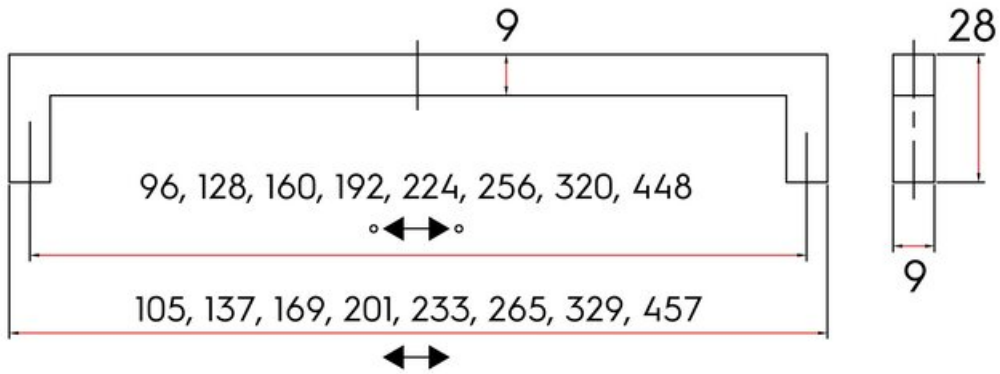

Technical Documents

View this product online at <https://marathonhardware.com/pd/9322-224-GCH>