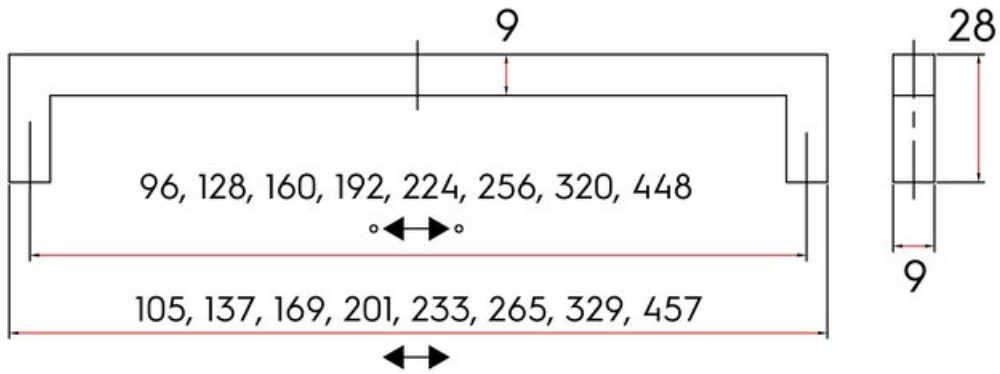

Technical Documents

View this product online at <https://marathonhardware.com/pd/9322-256-GCH>