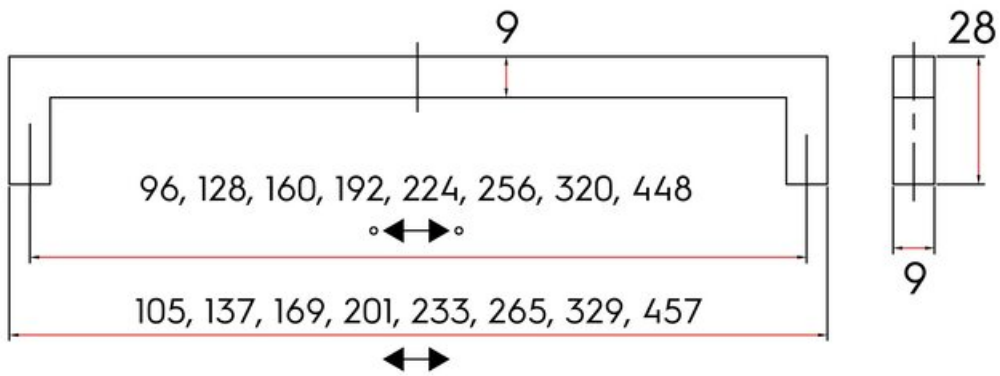

Technical Documents

View this product online at <https://marathonhardware.com/pd/9322-320-GCH>