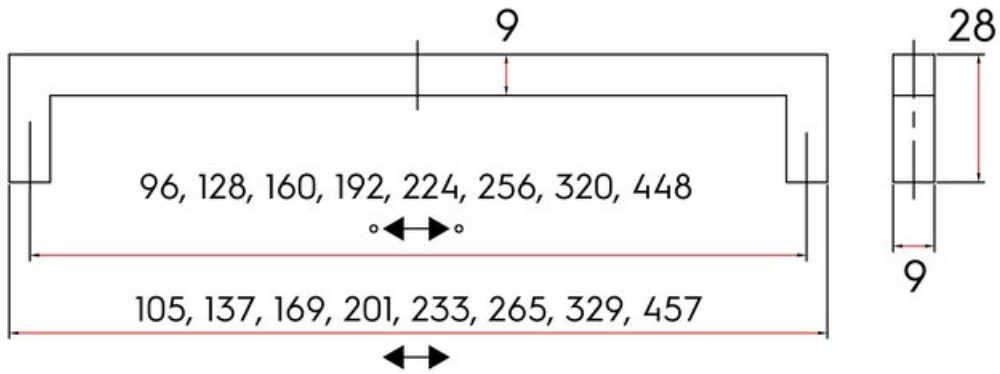

Technical Documents

View this product online at <https://marathonhardware.com/pd/9322-320-GCH>