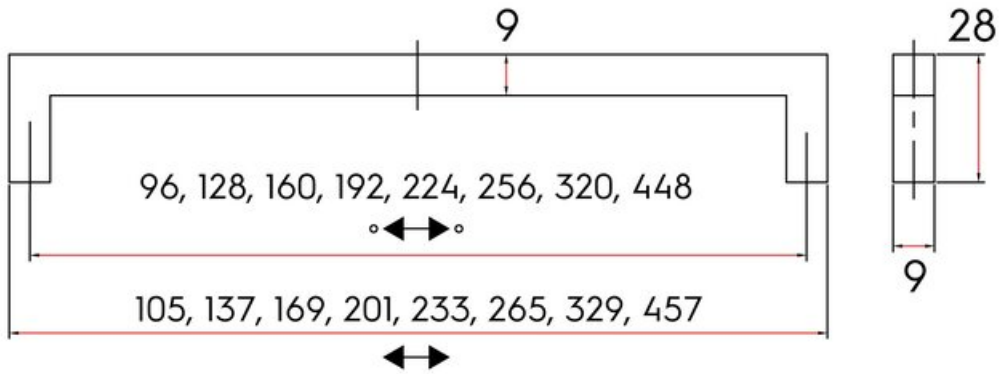

Technical Documents

View this product online at <https://marathonhardware.com/pd/9322-448-GCH>