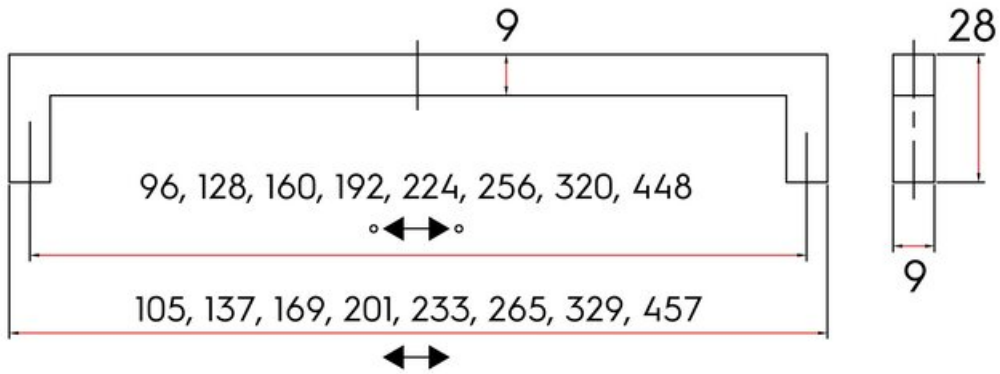

Technical Documents

View this product online at <https://marathonhardware.com/pd/9322-96-GCH>