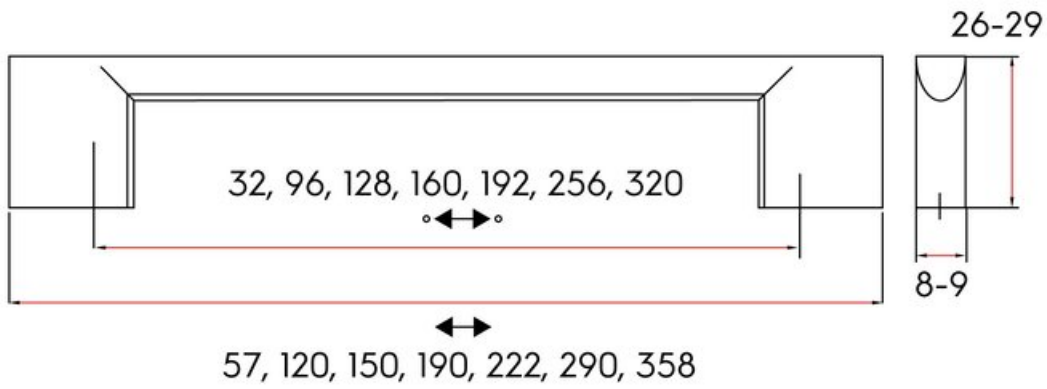

Technical Documents

View this product online at <https://marathonhardware.com/pd/9635-160-PC>