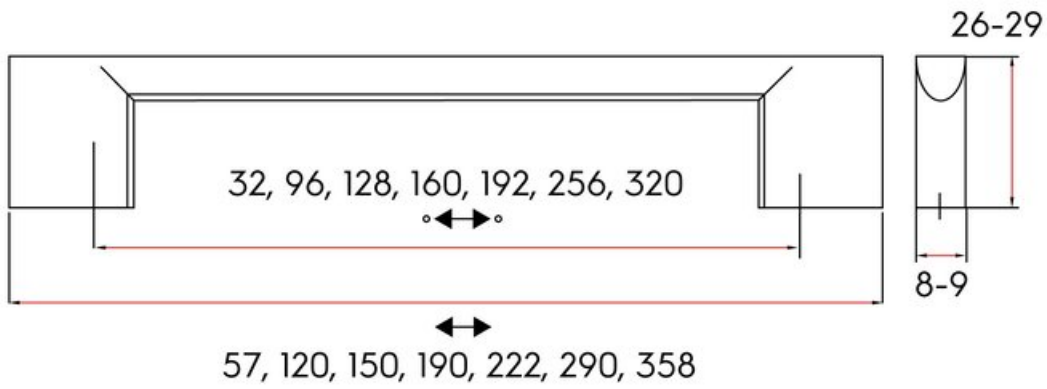

Technical Documents

View this product online at <https://marathonhardware.com/pd/9635-256-PC>