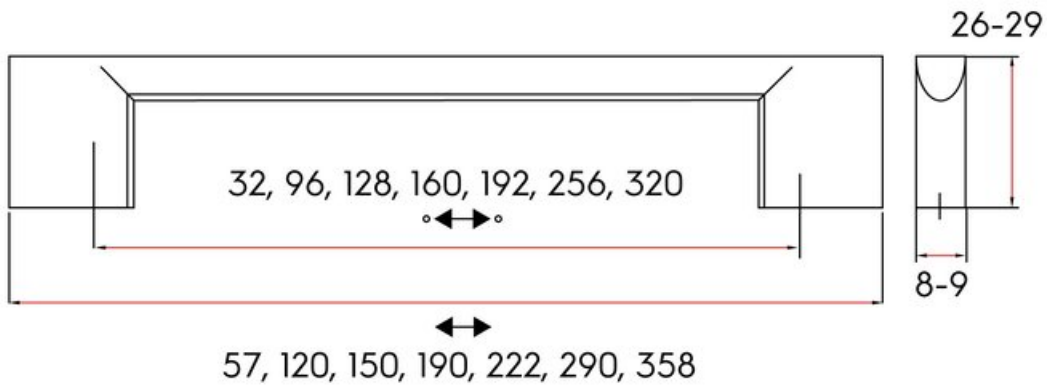

Technical Documents

View this product online at <https://marathonhardware.com/pd/9635-256-DBK>