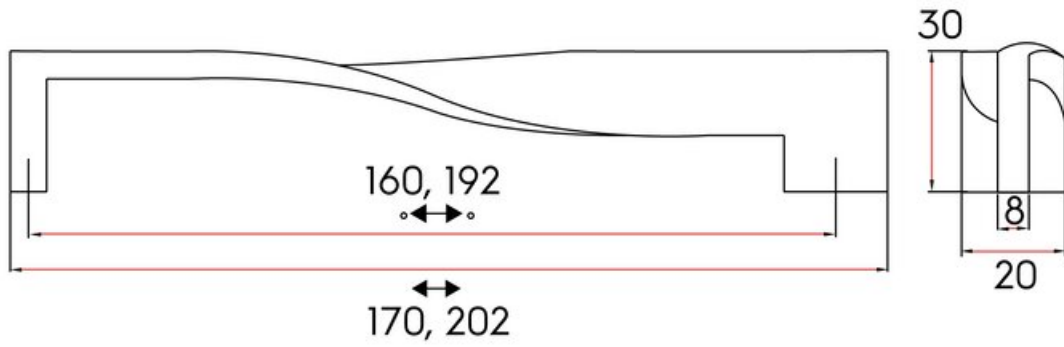

Technical Documents

View this product online at <https://marathonhardware.com/pd/8111-160-BSN>