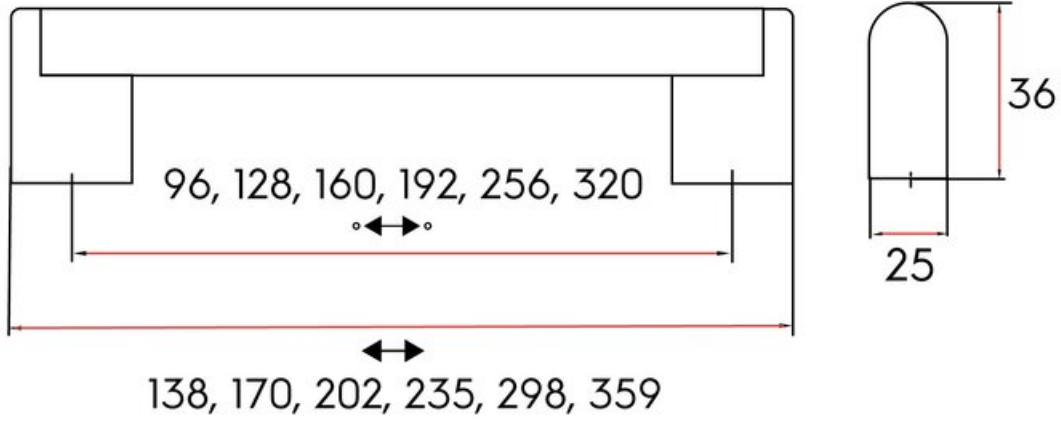

Technical Documents

View this product online at <https://marathonhardware.com/pd/9668-128-BSN-HSS>