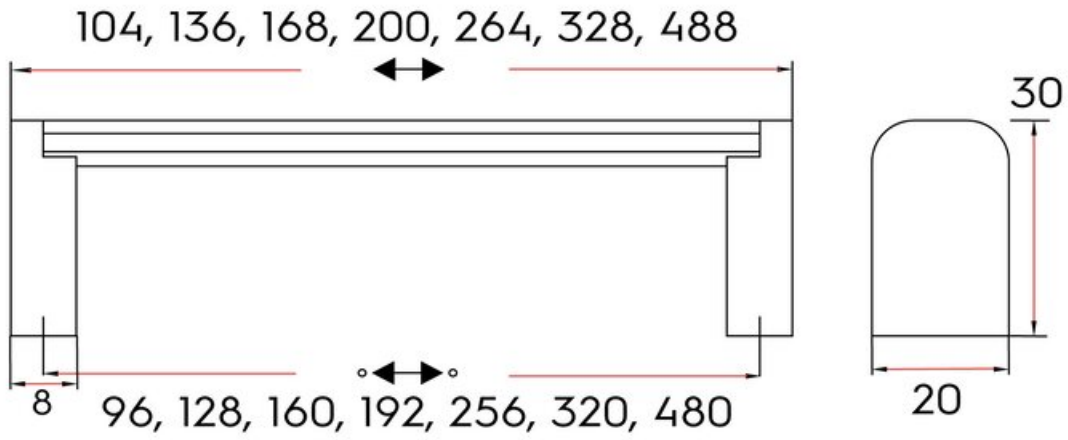

Technical Documents

View this product online at <https://marathonhardware.com/pd/9786-128-BSN>