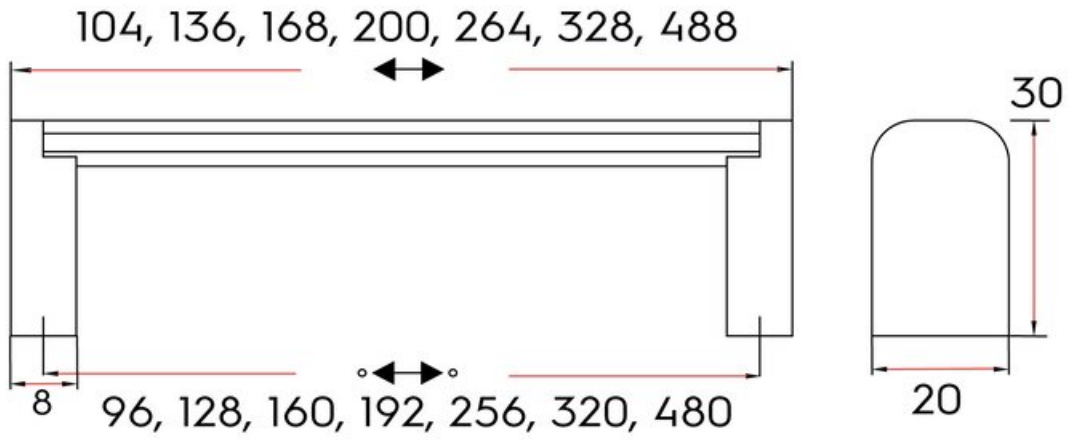

Technical Documents

View this product online at <https://marathonhardware.com/pd/9786-160-BSN>