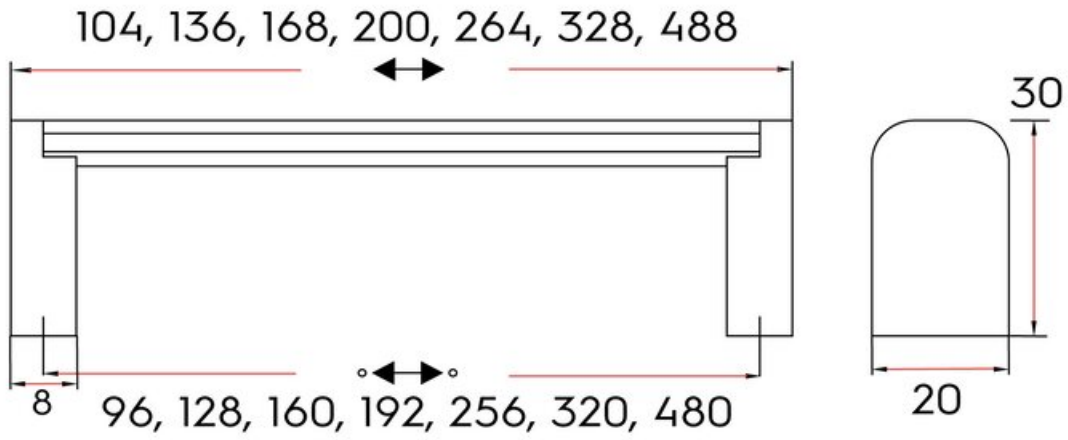

Technical Documents

View this product online at <https://marathonhardware.com/pd/9786-192-BSN>