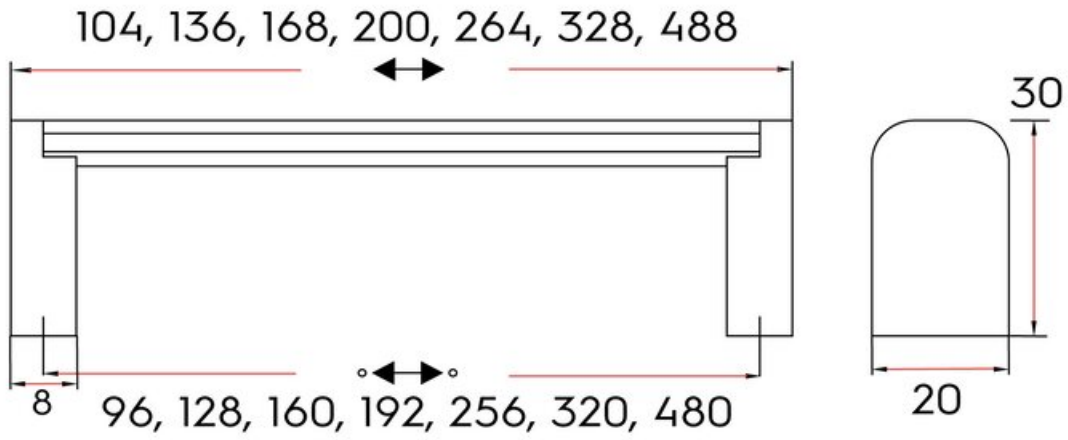

Technical Documents

View this product online at <https://marathonhardware.com/pd/9786-256-BSN>