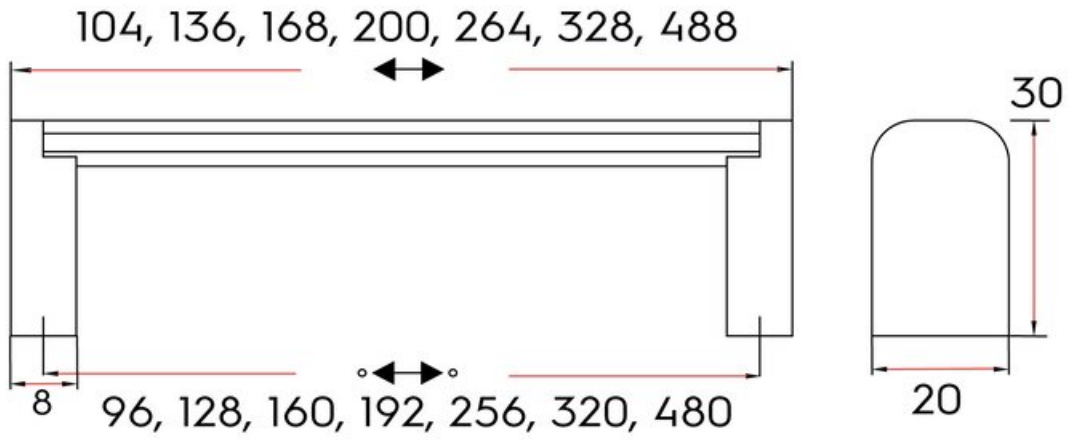

Technical Documents

View this product online at <https://marathonhardware.com/pd/9786-320-BSN>