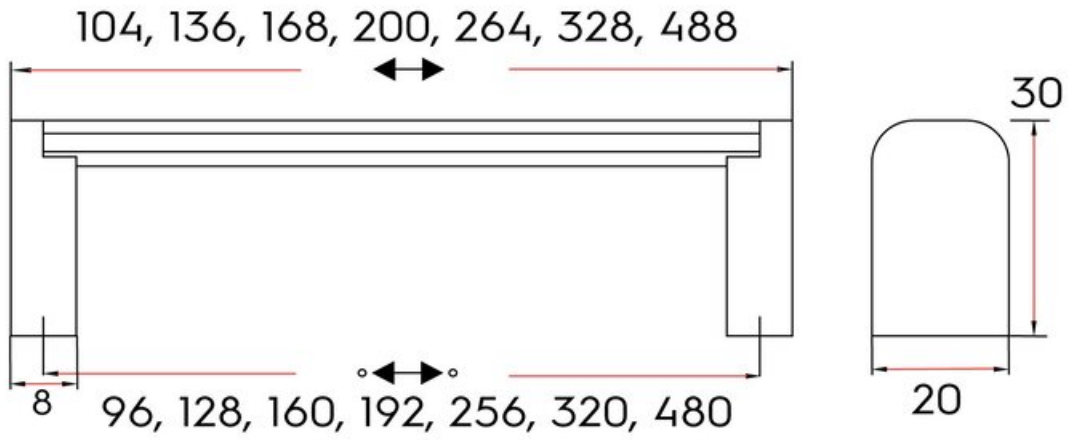

Technical Documents

View this product online at <https://marathonhardware.com/pd/9786-480-BSN>