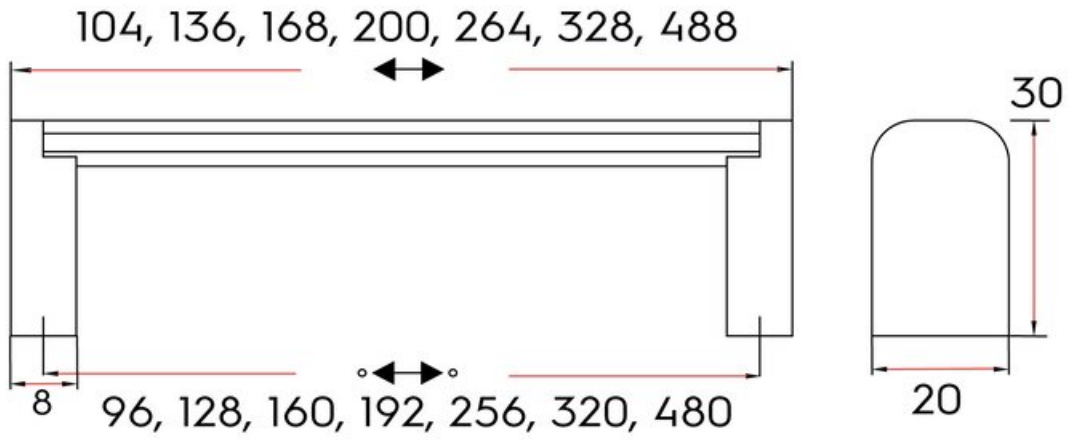

Technical Documents

View this product online at <https://marathonhardware.com/pd/9786-96-BSN>