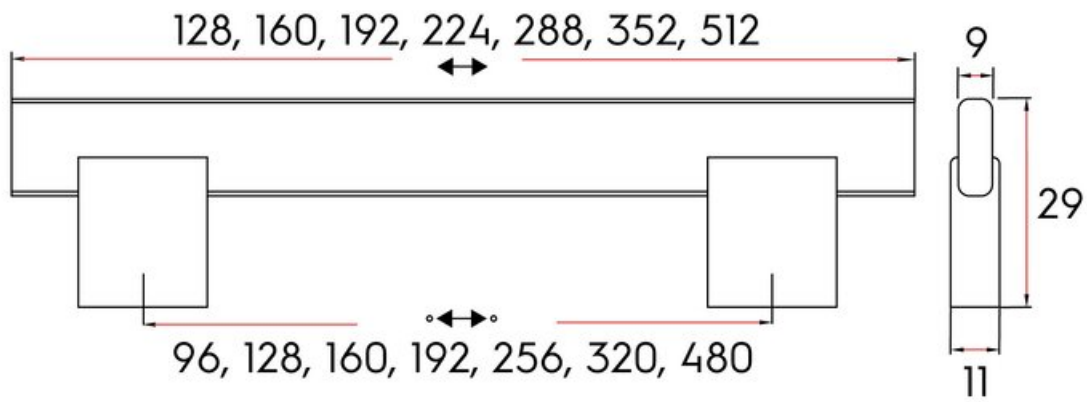

Technical Documents

View this product online at <https://marathonhardware.com/pd/9331-128-BSN>