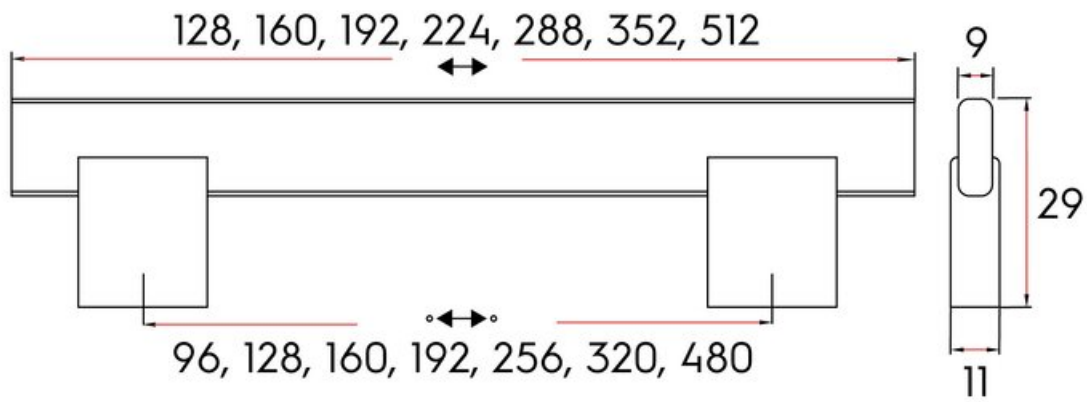

Technical Documents

View this product online at <https://marathonhardware.com/pd/9331-160-PC>