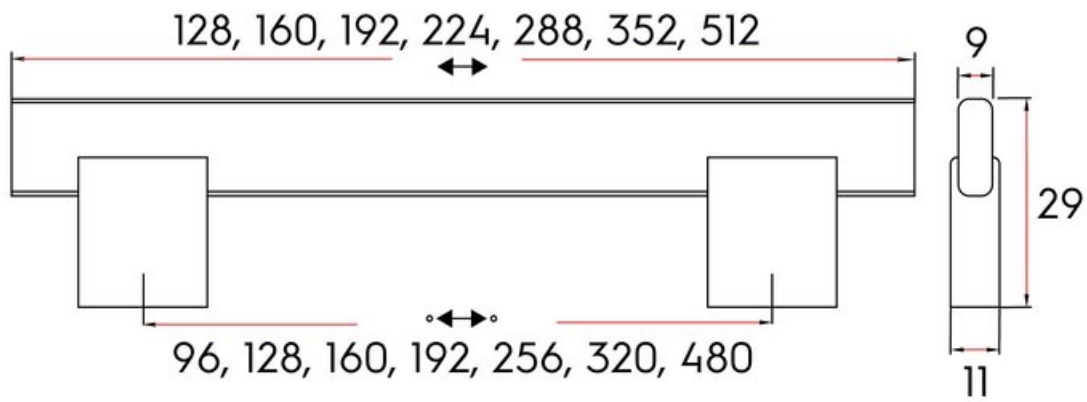

Technical Documents

View this product online at <https://marathonhardware.com/pd/9331-480-BSN>