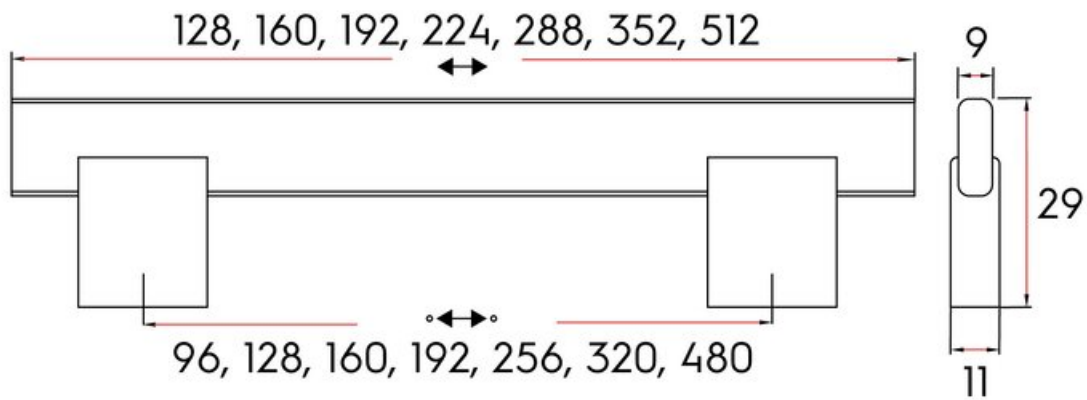

Technical Documents

View this product online at <https://marathonhardware.com/pd/9331-96-DBK>