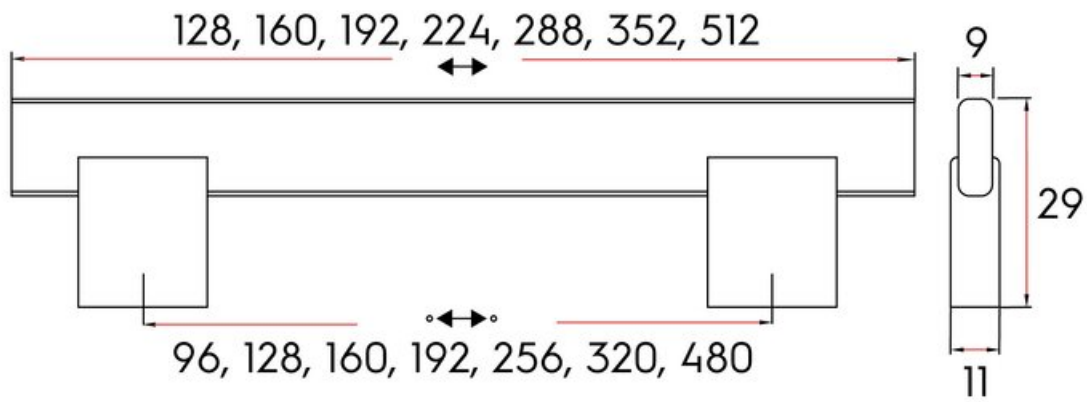

Technical Documents

View this product online at <https://marathonhardware.com/pd/9331-96-DBK>