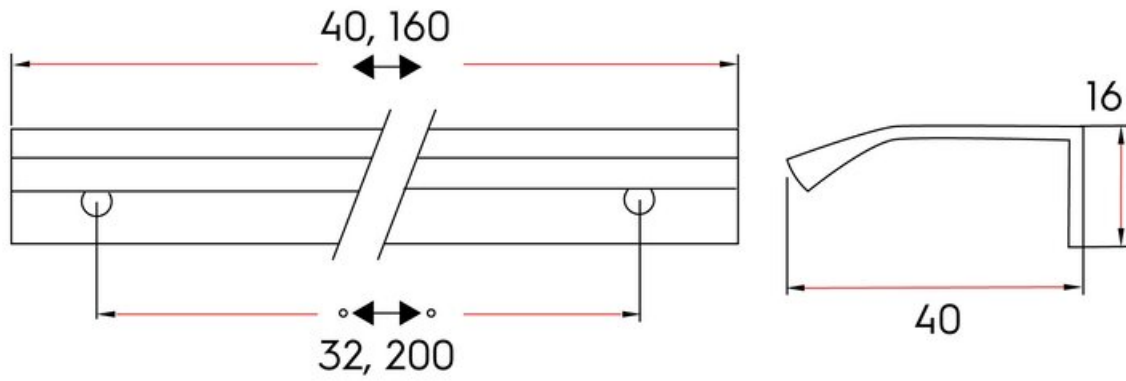

Technical Documents

View this product online at <https://marathonhardware.com/pd/9325-32-DBK>