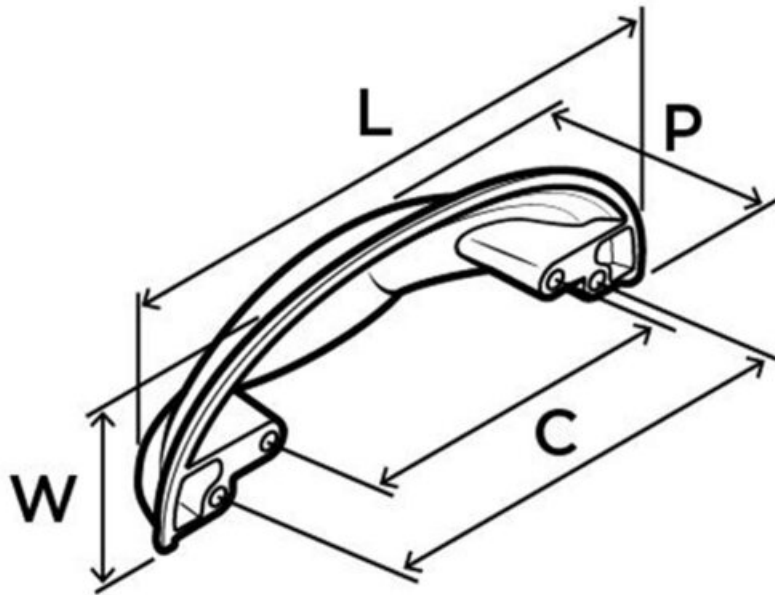

<div>
</div>

Center to Center Length	76 mm
Collection	Ashby
Colour Group	Gold
Finish Code	Golden Champagne
Material	Zinc
Overall Length	128 mm
Projection (Height)	35 mm
Style Family	Classic
Type	Cup Pull
Width	44 mm

Product Description

The Amerock A36640BBZ Ashby 3 in. (76mm) & 4 in. (102mm) Center Cup Pull is finished in Golden Champagne. High end design meets a classic cup pull in the Ashby Collection with updated styling, an innovative comfort grip and installation design. For easy retrofits, every Ashby cup pull supports both 3-inch and 4-inch installations. Golden Champagne is a soft brushed gold finish that is never brassy. Pair with the same brushed bronze and gold finishes found in popular decorative faucet brands. Since 1929, Amerock has provided decorative hardware solutions that inspire and help express your personal style. Look for coordinated finishes from Amerock in cabinet hardware knobs and pulls, decorative hooks, bath accessories and functional hardware.

Included Products

Industry standard mounting hardware

Technical Documents

L (Length) = 5-1/16in(129mm)

W (Width) = 1-3/4in(44mm)

P (Projection) = 1-3/8in(35mm)

C (Center-to-Center) =

3in(76mm) & 4in(102mm)