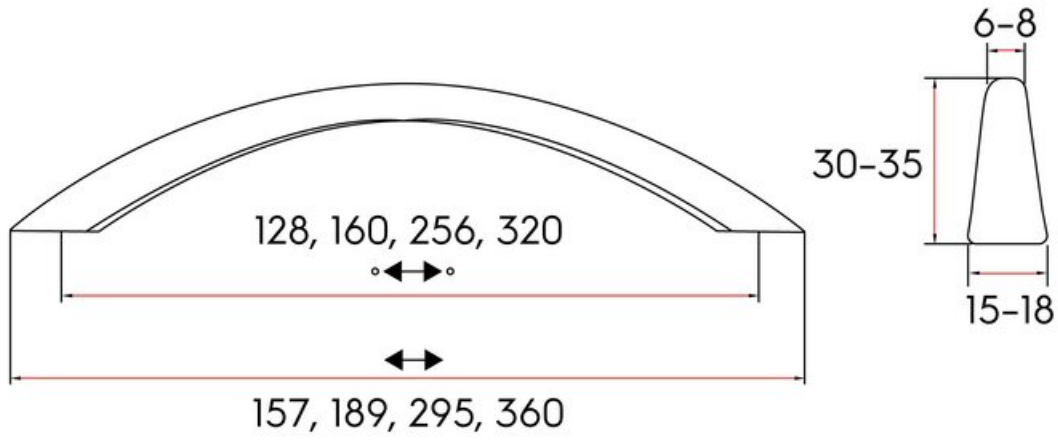

Technical Documents

View this product online at <https://marathonhardware.com/pd/9767-128-BBR>