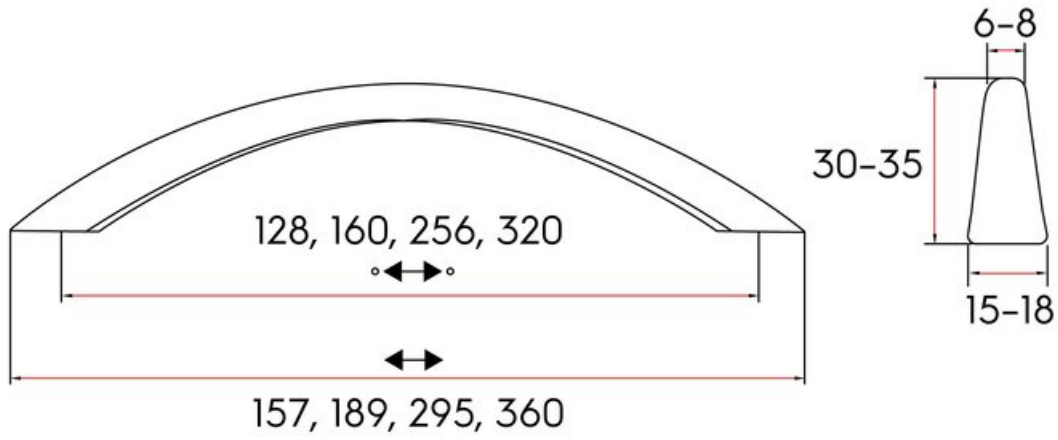

Technical Documents

View this product online at <https://marathonhardware.com/pd/9767-160-BBR>