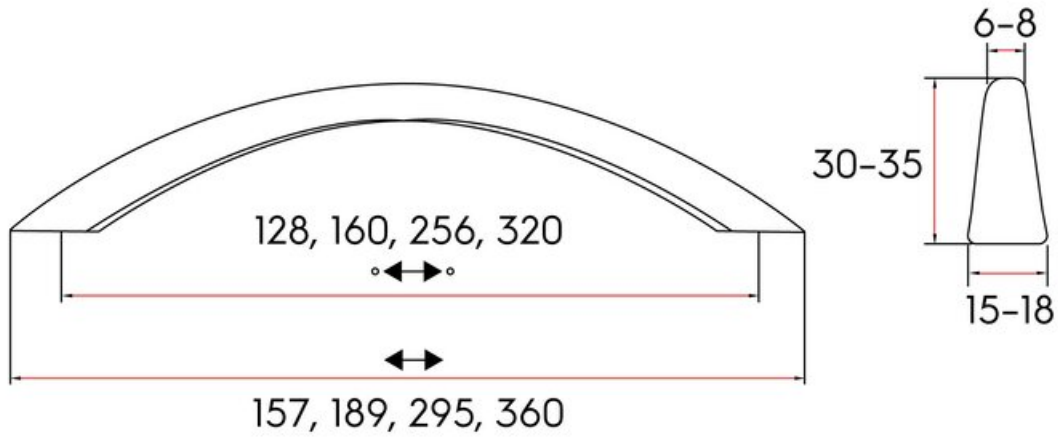

Technical Documents

View this product online at <https://marathonhardware.com/pd/9767-320-BBR>