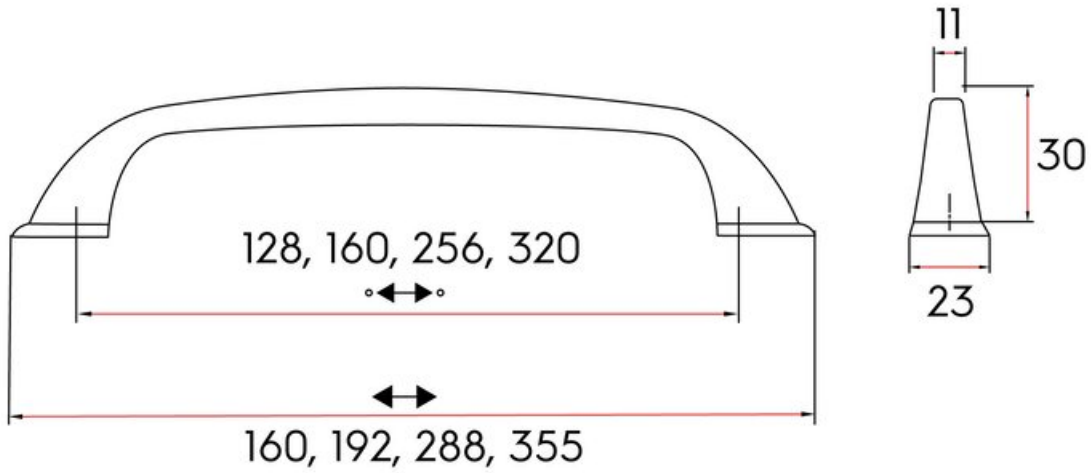

Technical Documents

View this product online at <https://marathonhardware.com/pd/9765-128-BBR>