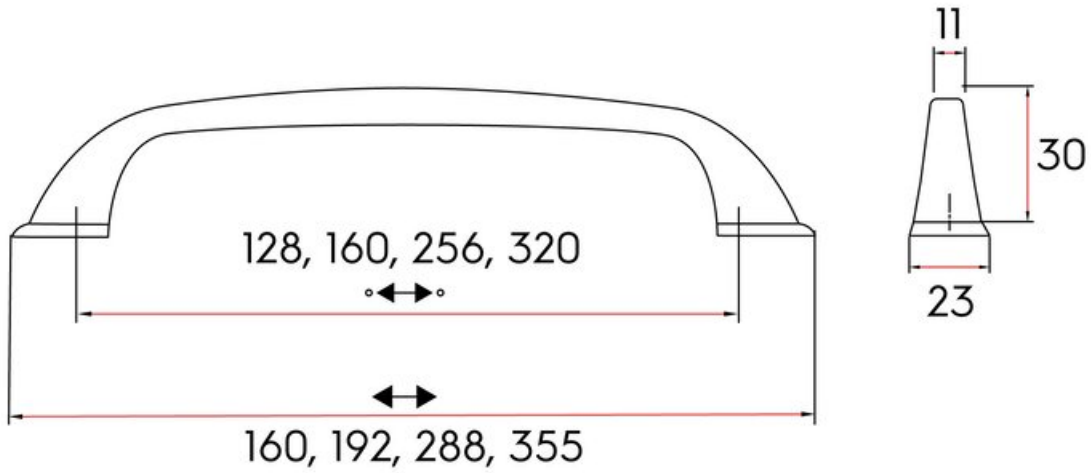

Technical Documents

View this product online at <https://marathonhardware.com/pd/9765-160-BBR>