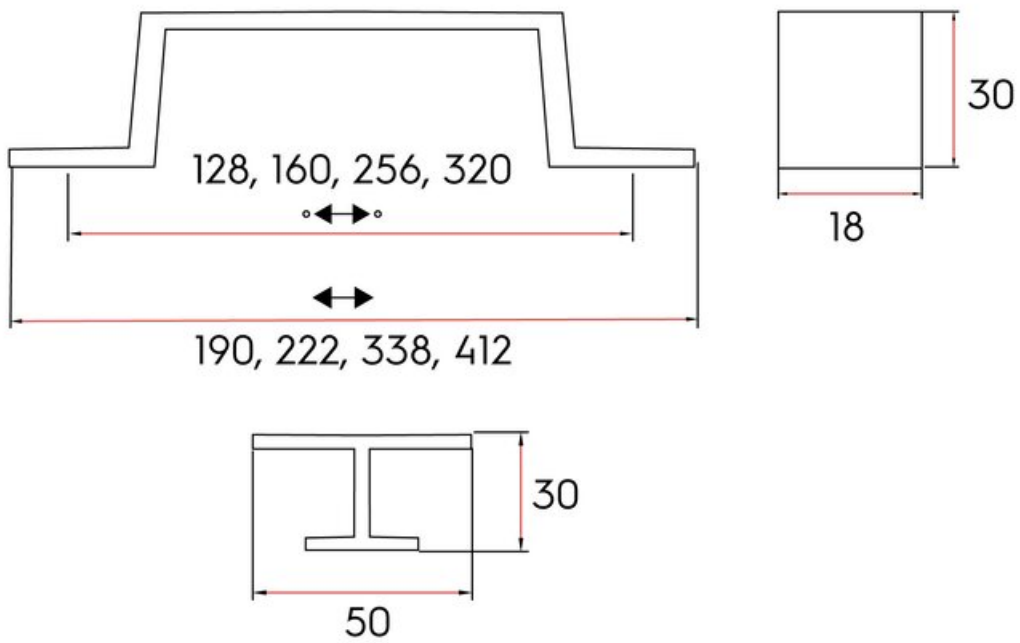

Technical Documents

View this product online at <https://marathonhardware.com/pd/9766-320-SGR>