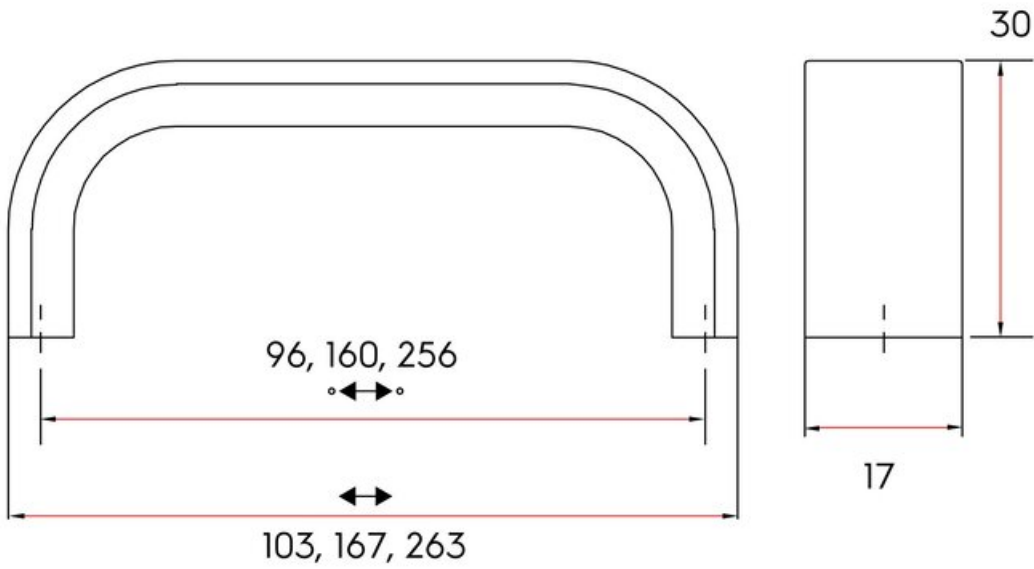

Technical Documents

View this product online at <https://marathonhardware.com/pd/V0301160L01>