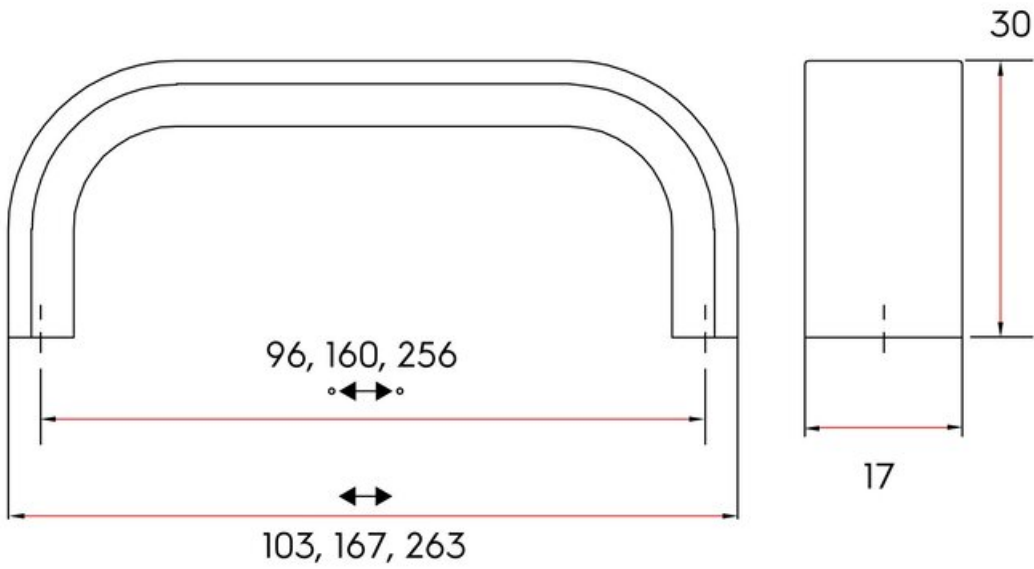

Technical Documents

View this product online at <https://marathonhardware.com/pd/V0301256L01>