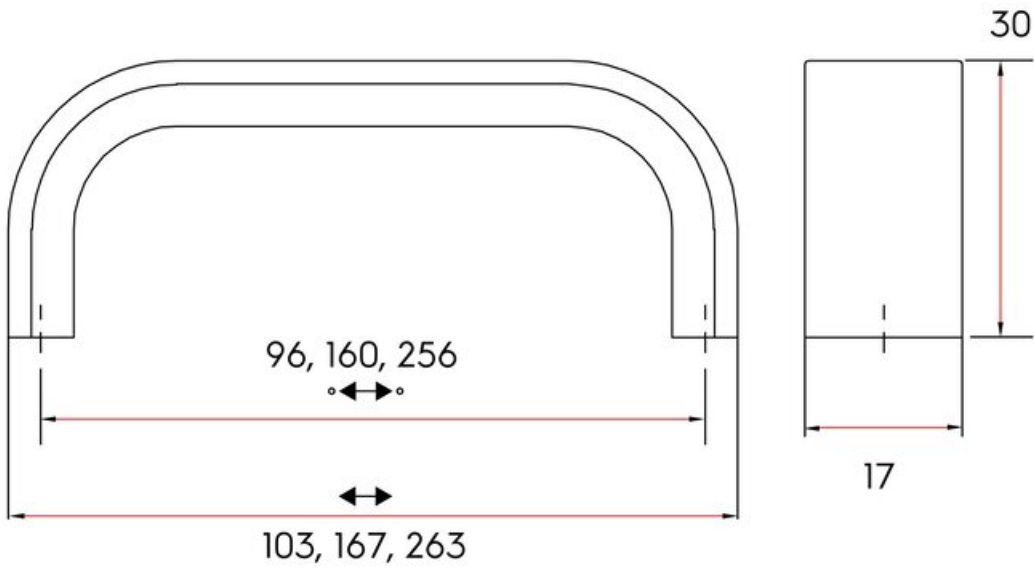

Technical Documents

View this product online at <https://marathonhardware.com/pd/V0301096L01>