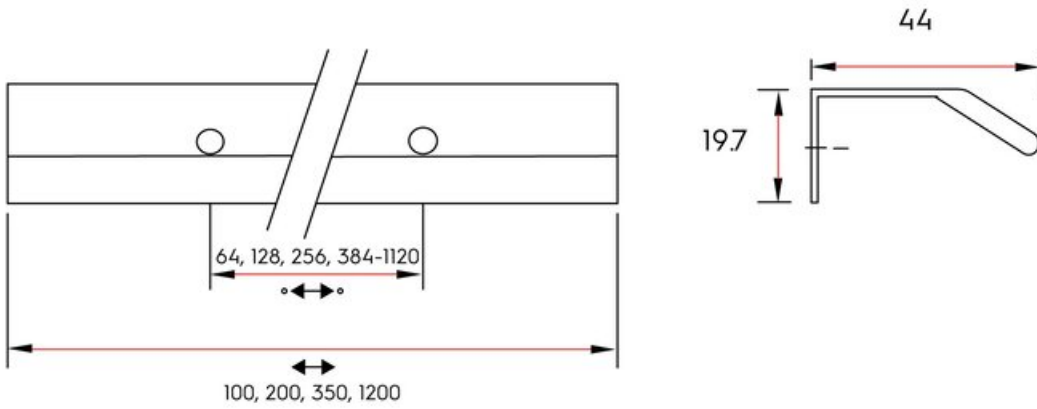

Technical Documents

View this product online at <https://marathonhardware.com/pd/V0375256L29>