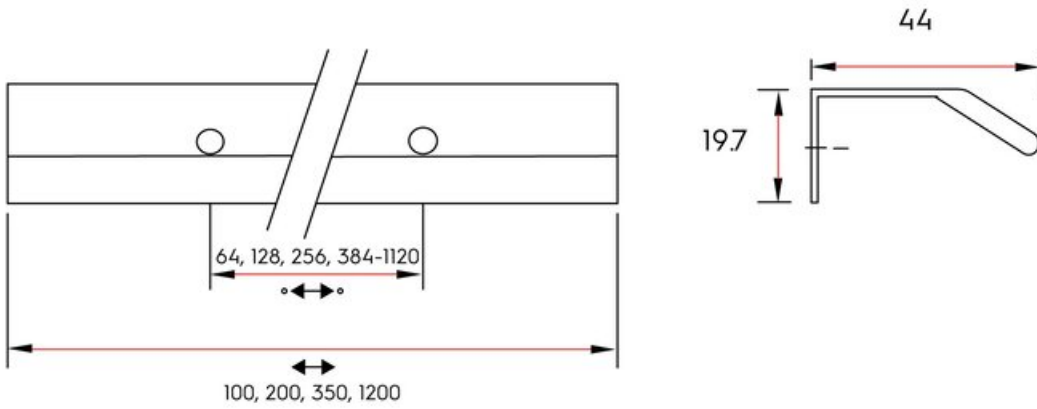

Technical Documents

View this product online at <https://marathonhardware.com/pd/V0375256L02>