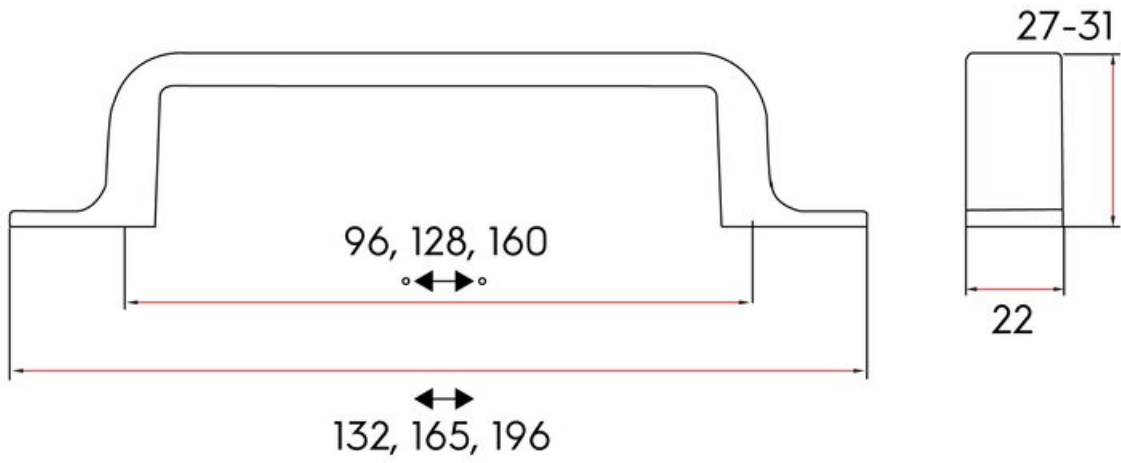

Technical Documents

View this product online at <https://marathonhardware.com/pd/9634-128-DBK>