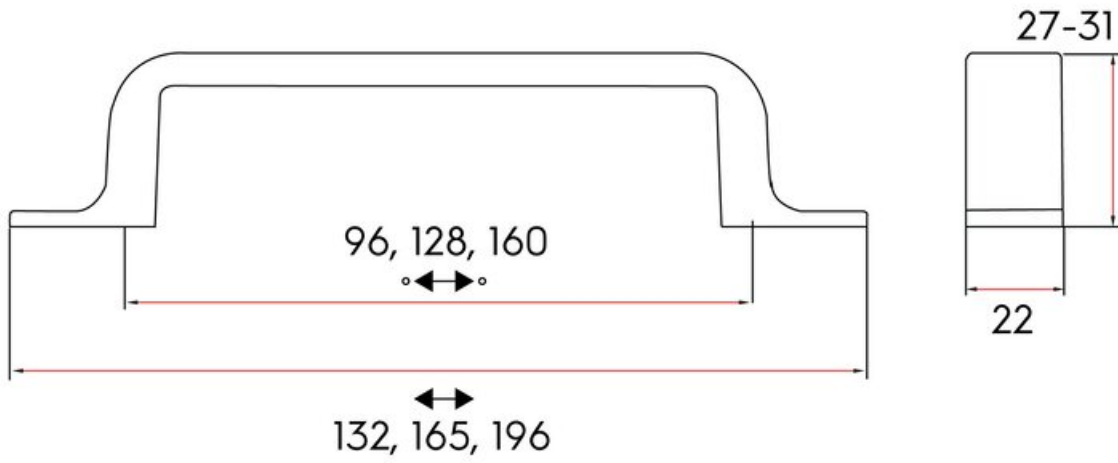

Technical Documents

View this product online at <https://marathonhardware.com/pd/9634-128-DBK>