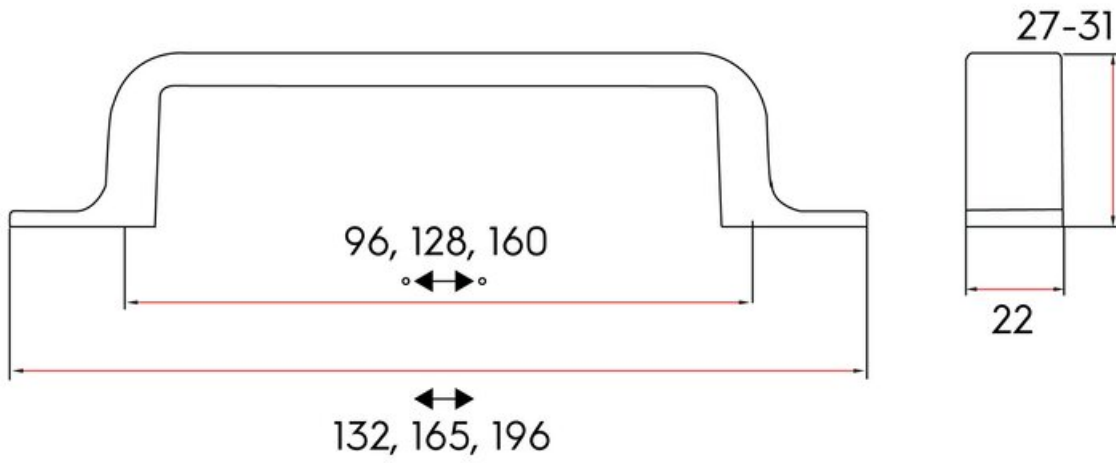

Technical Documents

View this product online at <https://marathonhardware.com/pd/9634-160-BBR>