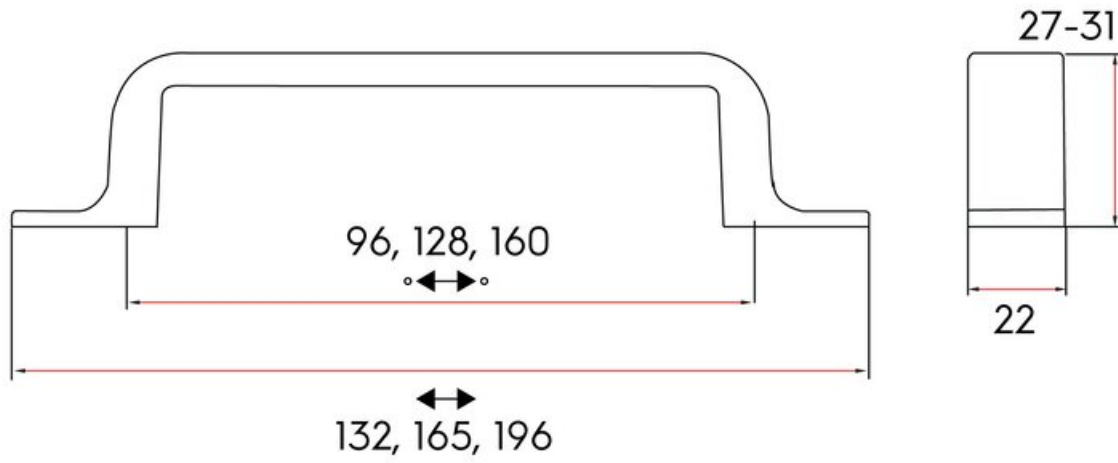

Technical Documents

View this product online at <https://marathonhardware.com/pd/9634-96-BBR>