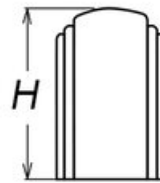

Technical Documents

C/C	L	W	H
96	108	19	30
128	140	19	30
160	172	19	30

**9631
Series**

View this product online at <https://marathonhardware.com/pd/9631-96-BEOA>