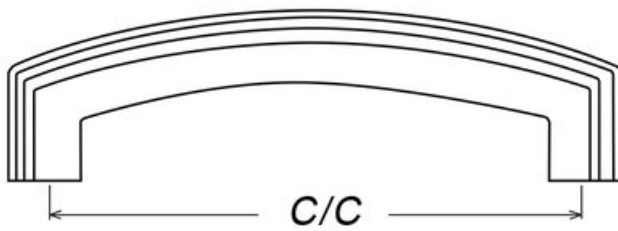

Technical Documents

C/C	L	W	H
96	108	19	30
128	140	19	30
160	172	19	30

**9631
Series**

View this product online at <https://marathonhardware.com/pd/9631-96-BEOA>