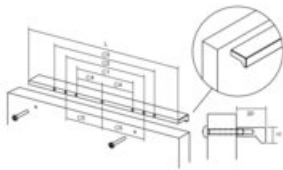

Technical Documents

View this product online at <https://marathonhardware.com/pd/V0077064L24>

Technical Documents

ANGLE 0077

- Images for info. only

	34	50	50	50	50	50	50	50	50							
Polished chrome	Black steel look	Matte white	Matte black	Matte grey	Matte silver	Matte bronze	Matte nickel									
Chrome look	Black look	White look	Black look	Grey look	Silver look	Bronze look	Nickel look									
0077A4L01	0077A4L24	0077A4L01	0077A4L02	0077A4L03	0077A4L04	0077A4L05	0077A4L06	C3	C3	C4	C5	L	S	D		
								120	160	-	-	-	200	4	20	
								90	120	160	-	-	200	5	25	
								120	-	-	-	-	200	2	25	
								120	-	-	-	-	400	2	25	
								200	260	-	-	-	400	4	25	
								400	-	-	-	-	500	2	25	
								400	400	-	-	-	500	4	25	
								400	400	-	-	-	1000	2	25	
								400	160	-	-	-	200	100	5	25
										540	-	-	500	3	25	
										480	1480	-	-	480	4	10