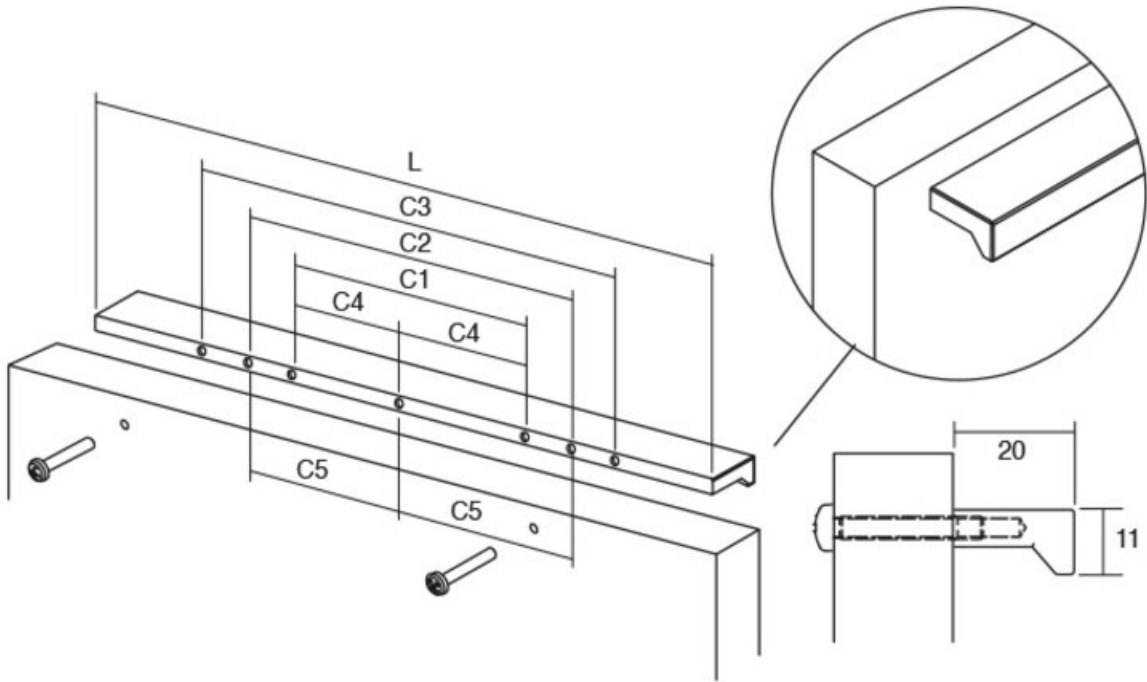

Angle Pull 64mm Brushed Stainless Steel

Part Number: V0077064L24

Angle Pull, 64mm, Brushed Stainless Steel

Angle is an aluminum pull that complements most modern / contemporary and designer aesthetics.

Center to Center Length	64 mm
Colour Group	Silver
Finish Code	Brushed Stainless Steel
Mounting Type	M4 Machine Screw
Overall Length	90 mm
Projection (Height)	20 mm

Product Description

The Angle handle stands as a true testament to enduring design. Featured in our last three catalog releases, this aluminum gem continues to captivate just as much today as when it first launched. Its sleek, understated design makes it the perfect match for bathroom furniture, with a subtle front groove adding just the right touch of sophistication. The Angle handle's adaptability allows it to complement a wide range of styles without stealing the spotlight.

Technical Documents

View this product online at <https://marathonhardware.com/pd/V0077064L24>

Technical Documents

ANGLE 0077

- Images for info. only

	34	50	50	50	50	50	50	50	50							
Polished chrome	Black steel look	Matte white	Matte black	Matte grey	Matte silver	Matte bronze	Matte nickel									
Chrome look	Black look	White look	Black look	Grey look	Silver look	Bronze look	Nickel look									
0077A4L01	0077A4L24	0077A4L01	0077A4L02	0077A4L03	0077A4L04	0077A4L05	0077A4L06	C3	C3	C4	C5	L	S	D		
								120	160	-	-	-	200	4	20	
								90	120	160	-	-	200	5	25	
								120	-	-	-	-	200	2	25	
								120	-	-	-	-	400	2	25	
								200	260	-	-	-	400	4	25	
								400	-	-	-	-	500	2	25	
								400	400	-	-	-	500	4	25	
								400	400	-	-	-	1000	2	25	
								400	160	-	-	-	200	100	5	25
										540	-	-	500	3	25	
										480	1480	-	-	480	4	10