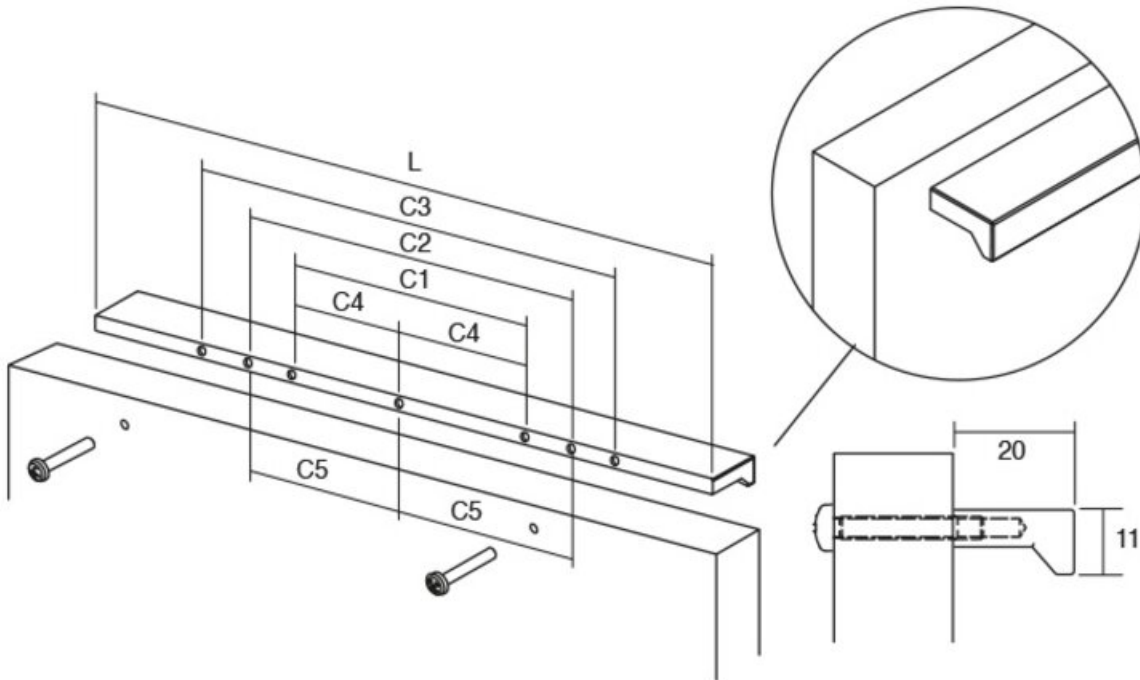

Technical Documents

View this product online at <https://marathonhardware.com/pd/V0077128L24>