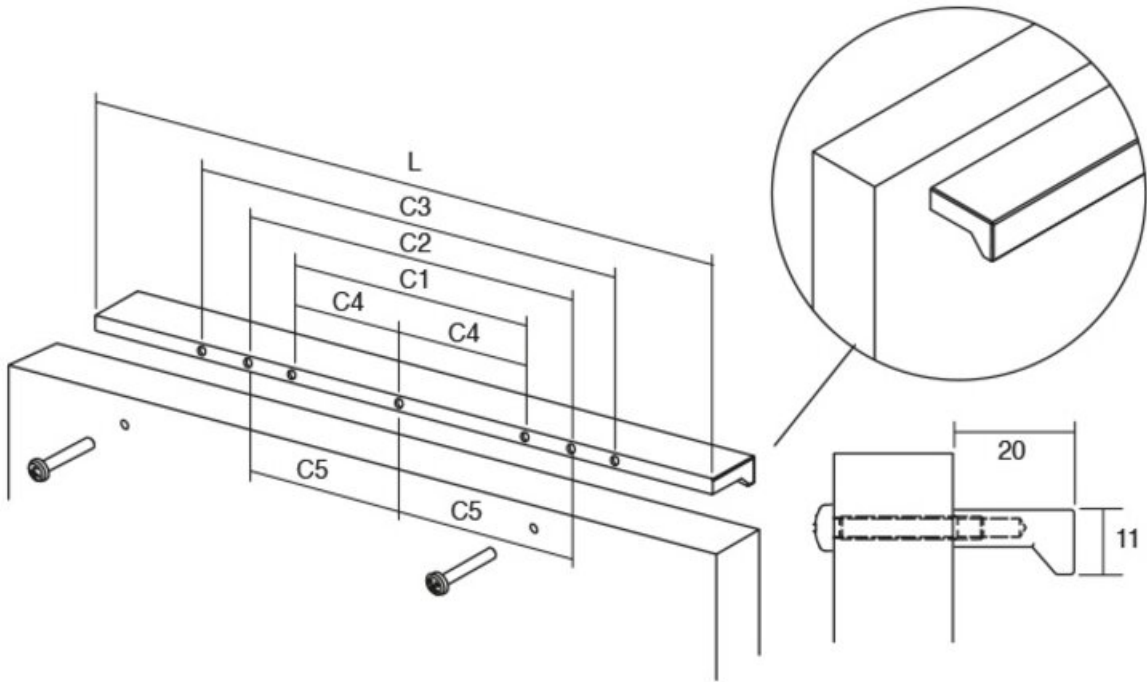

Technical Documents

View this product online at <https://marathonhardware.com/pd/V0077128LM2>