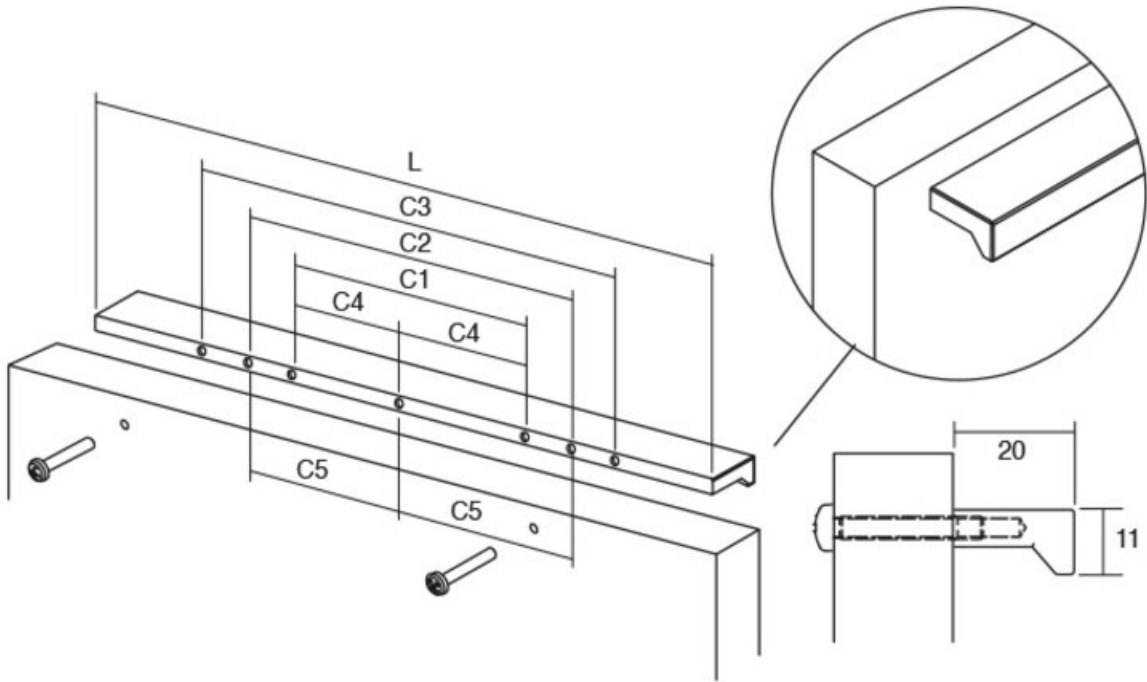

Technical Documents

View this product online at <https://marathonhardware.com/pd/V0077128LM41>