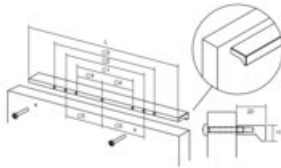

Technical Documents

ANGLE 0077

View this product online at <https://marathonhardware.com/pd/V0077128LM41>