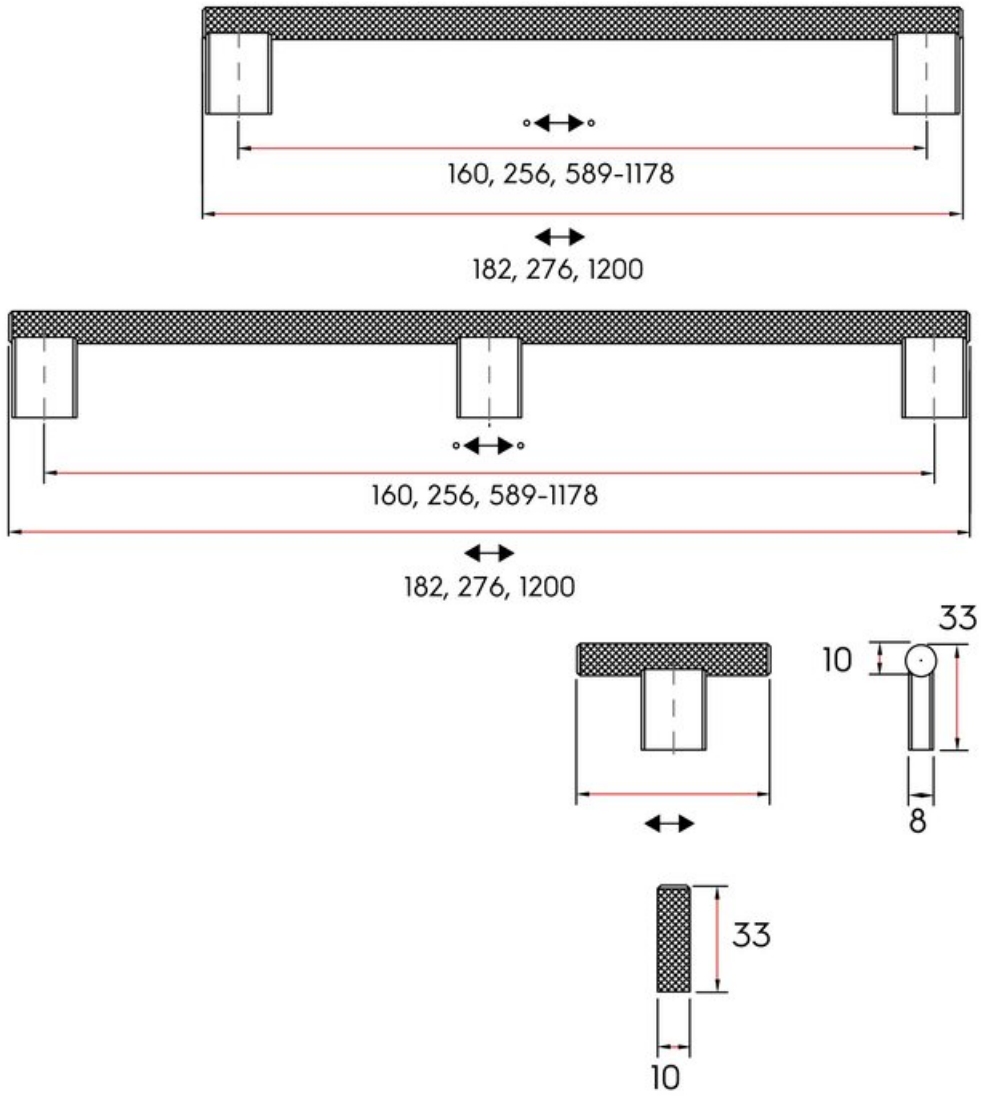

Technical Documents

View this product online at <https://marathonhardware.com/pd/V0430256L291>