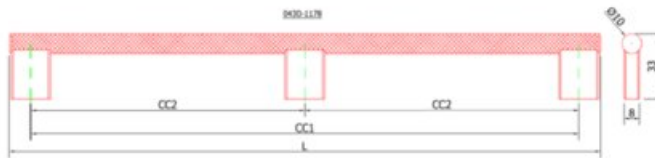

**Size:**

Model	L	CC1	CC2	H
0430-1178	1200	1178	589	33

**Mechanical strength:**  
Traction strength test, the handles resist 14 Kg during 1h without deformation.

**Cleaning:**  
Wet cloth  
Use neutral cleaning products