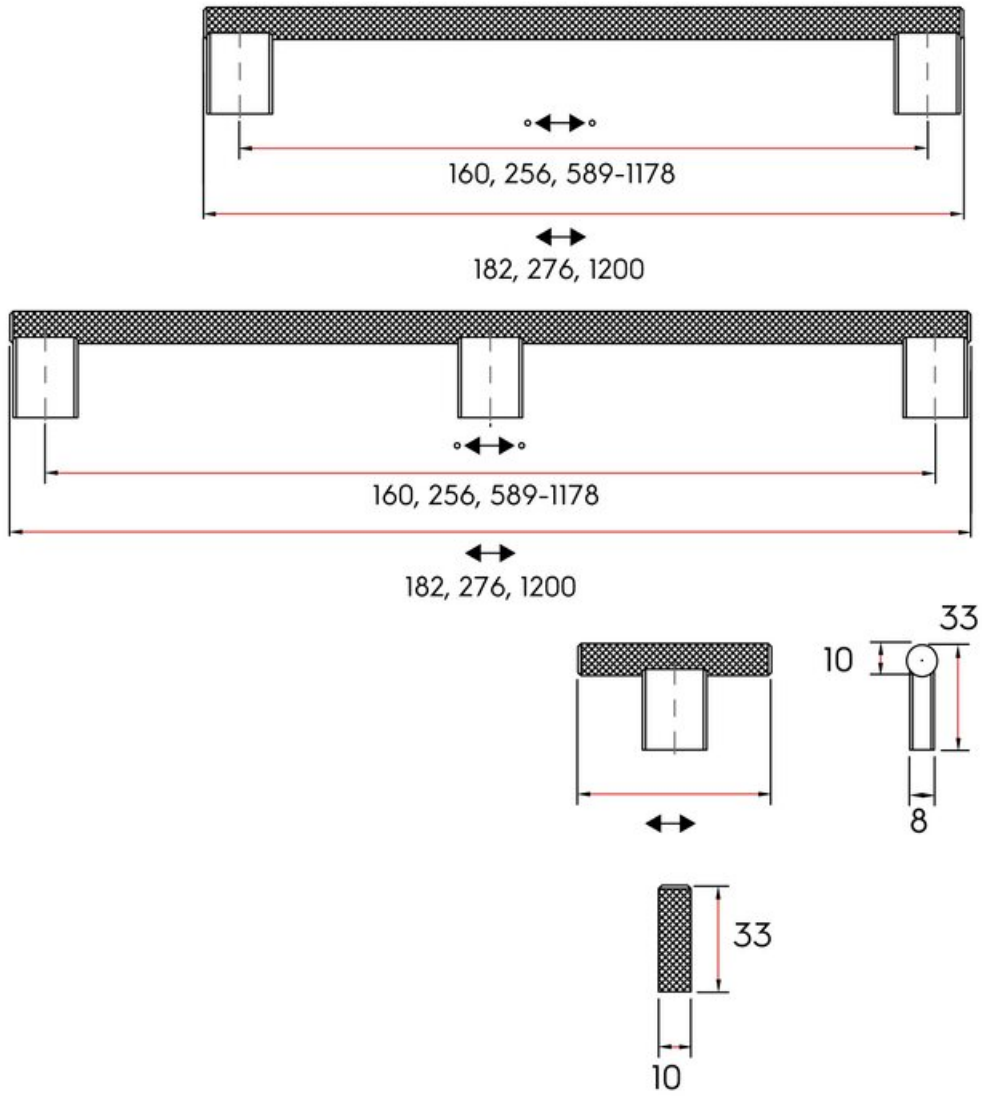

Technical Documents

View this product online at <https://marathonhardware.com/pd/V04301178L291>