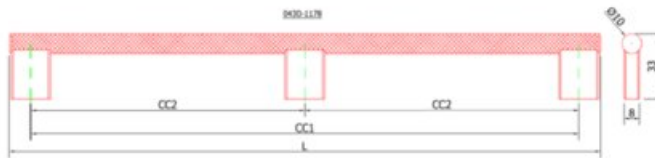

Brushed black
FINGER (OPALINE)

Lengths / Longitudes

1200 mm

1275 mm

150 mm

180 mm

30 mm

View this product online at <https://marathonhardware.com/pd/V04301178L291>

Technical Documents

TECHNICAL PRODUCT SHEET

Viefe^{handles}

04301178LXX

Description:
Frontal handle screwed on the back of the door

Display:
Individual pack
Screw for assembly M4 x 25_3pcs

Material:
Aluminum

Finish:
Stainless steel look, brushed dark brass and
Brushed matt black.

Size:

| Model | L | CC1 | CC2 | H |
|-----------|------|------|-----|----|
| 0430-1178 | 1200 | 1178 | 589 | 33 |

Mechanical strength:
Traction strength test, the handles resist 14 Kg during 1h without deformation.